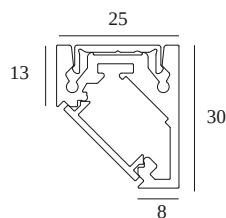

FTL25 T - PROFILE

381 00 00 W

AVAILABLE IN

ALU ANODIZED 381 00 00 ANO

BLACK 381 00 00 B

WHITE 381 00 00 W

[View on website](#)

General info	
LOCATION	indoor-outdoor
INSTALLATION	Ceiling Surface mounted,Floor Surface mounted,Wall Surface mounted
WEIGHT (KG)	0.7
INFORMATION	MAX.L / PROFILE : 6m INCL.PC SBL INC.FIXATION CLIP
Electrical info	
CLASS	III
CERTIFICATES	CB, ENEC
Lightsource info	
LIGHTSOURCE NAME	LED